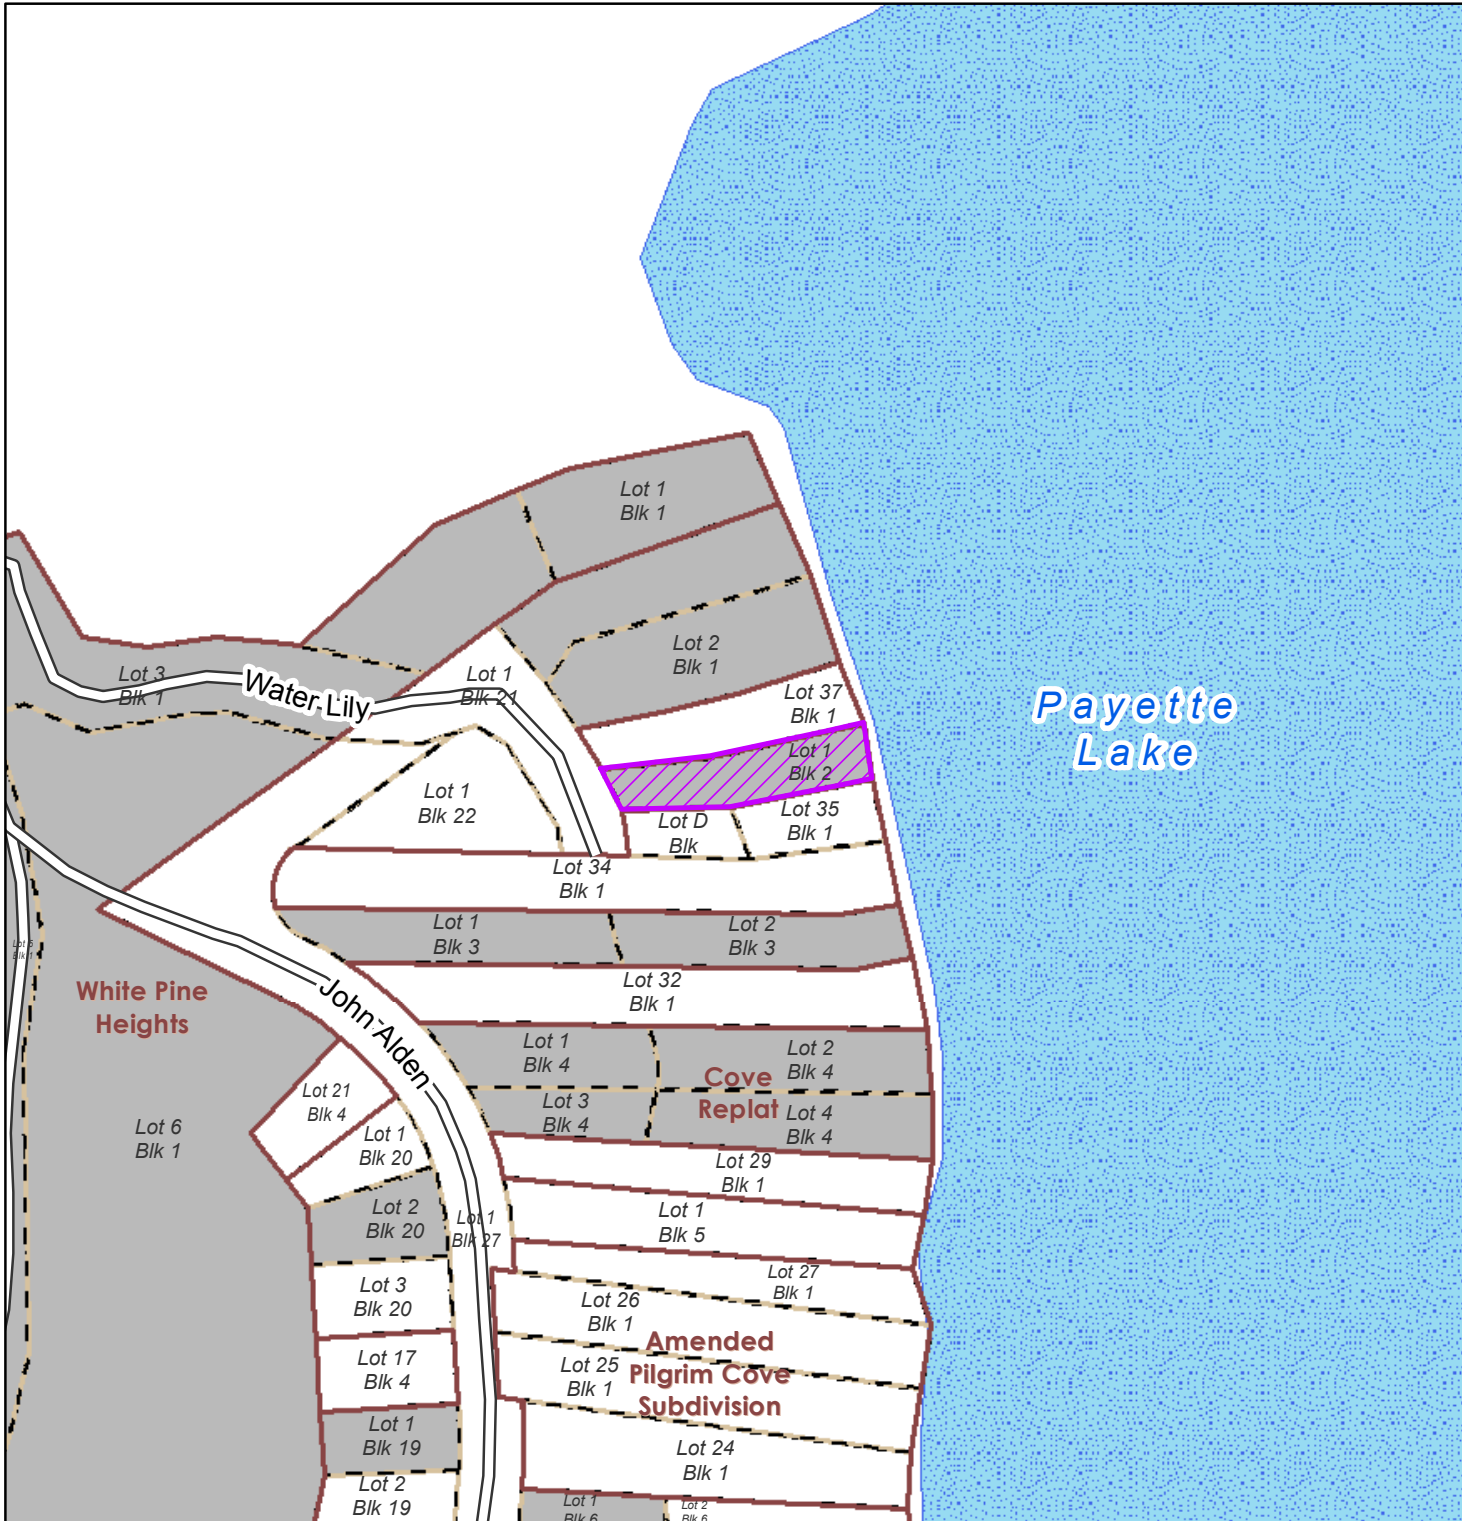

Lot 1, Block 2, Cove Replat Subdivision

0.36 Lake Front Acres

Bind Page Here

- Roads
- V.A.F.O. Lot
- Subdivision
- Subdivision Lot
- State Land Ownership

**Disclaimer:**  
 This map has been compiled using the best information available to the Idaho Department of Lands at the time and may be updated and/or revised without notice. In situations where known accuracy and completeness is required, the user has the responsibility to verify the accuracy of the map and the underlying data sources.

1:2,500  
 Date: 6/13/2016